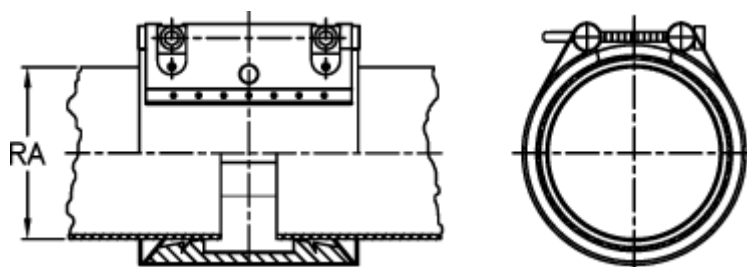

# Data Sheet

Article number: 025748300180

Description: Norma Connect pipe coupling  
GRIP E W5 Ø=180,0 EPDM, 10 bar

## Measures

---

Note = Kontakt os for yderligere informationer.

RA = 180